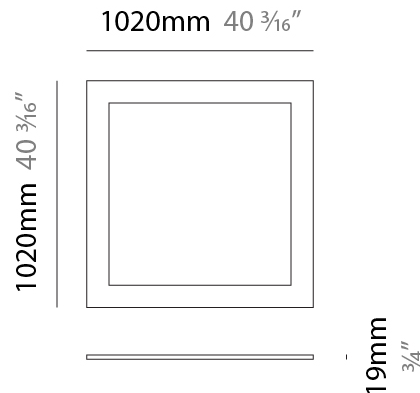

INFINITE FRAME SURFACE

A52057-

base number
Color   Finish
Temperature   Options

PROJECT
TYPE
SPECIFIER
QUANTITY
DATE

1. To build a product code in our configurator select the specify button on the base model # product page
2. To build a manual product code on this datasheet choose from the options listed below in blue font and add the suffix to the base model #

GENERAL

Series: Infinite Frame
Partner: Ivela
Division: Architectural
Installation: Surface
Product Type: Panels
Mounting Location: Ceiling
Light Distribution: Direct

PHYSICAL

Shape: Square
Length (mm): 1020
Length (in): 40 ³/₁₆"
Width (mm): 1020
Width (in): 40 ³/₁₆"
Height (mm): 19
Height (in): 3/4
Diffuser: PMMA - Opal
Fixture Finish: WHI / BLK / GLD
Fixture Material: Aluminum

ELECTRICAL

Lamp Type: LED
Input Wattage (W): 80
Total Output Wattage (W): 68
Dimming: Tri-Mode (Non-Dimming and Phase Dimming (120Vac only) and 0-10V Dimming)
Driver Included: No
Driver Location: Remote
Driver Type: Constant Voltage - Universal
Driver Class: Class 2
Housing: ENCP 6/8
Input Voltage (V): 120 - 277
Output Voltage (V): 24

LED

Color Temperature (°K): 2700 / 3000 / 4000
Max. Delivered Lumen (lm): 4800 / 5000 / 5300
Nominal Lumen (lm): 9600 / 10000 / 10600
CRI: >93 CRI
Lamp Life (hrs): 50000

OPTICAL

RATINGS AND CERTIFICATIONS

Certified By: CSA Certified to UL and CSA Standards
IP rating: IP20